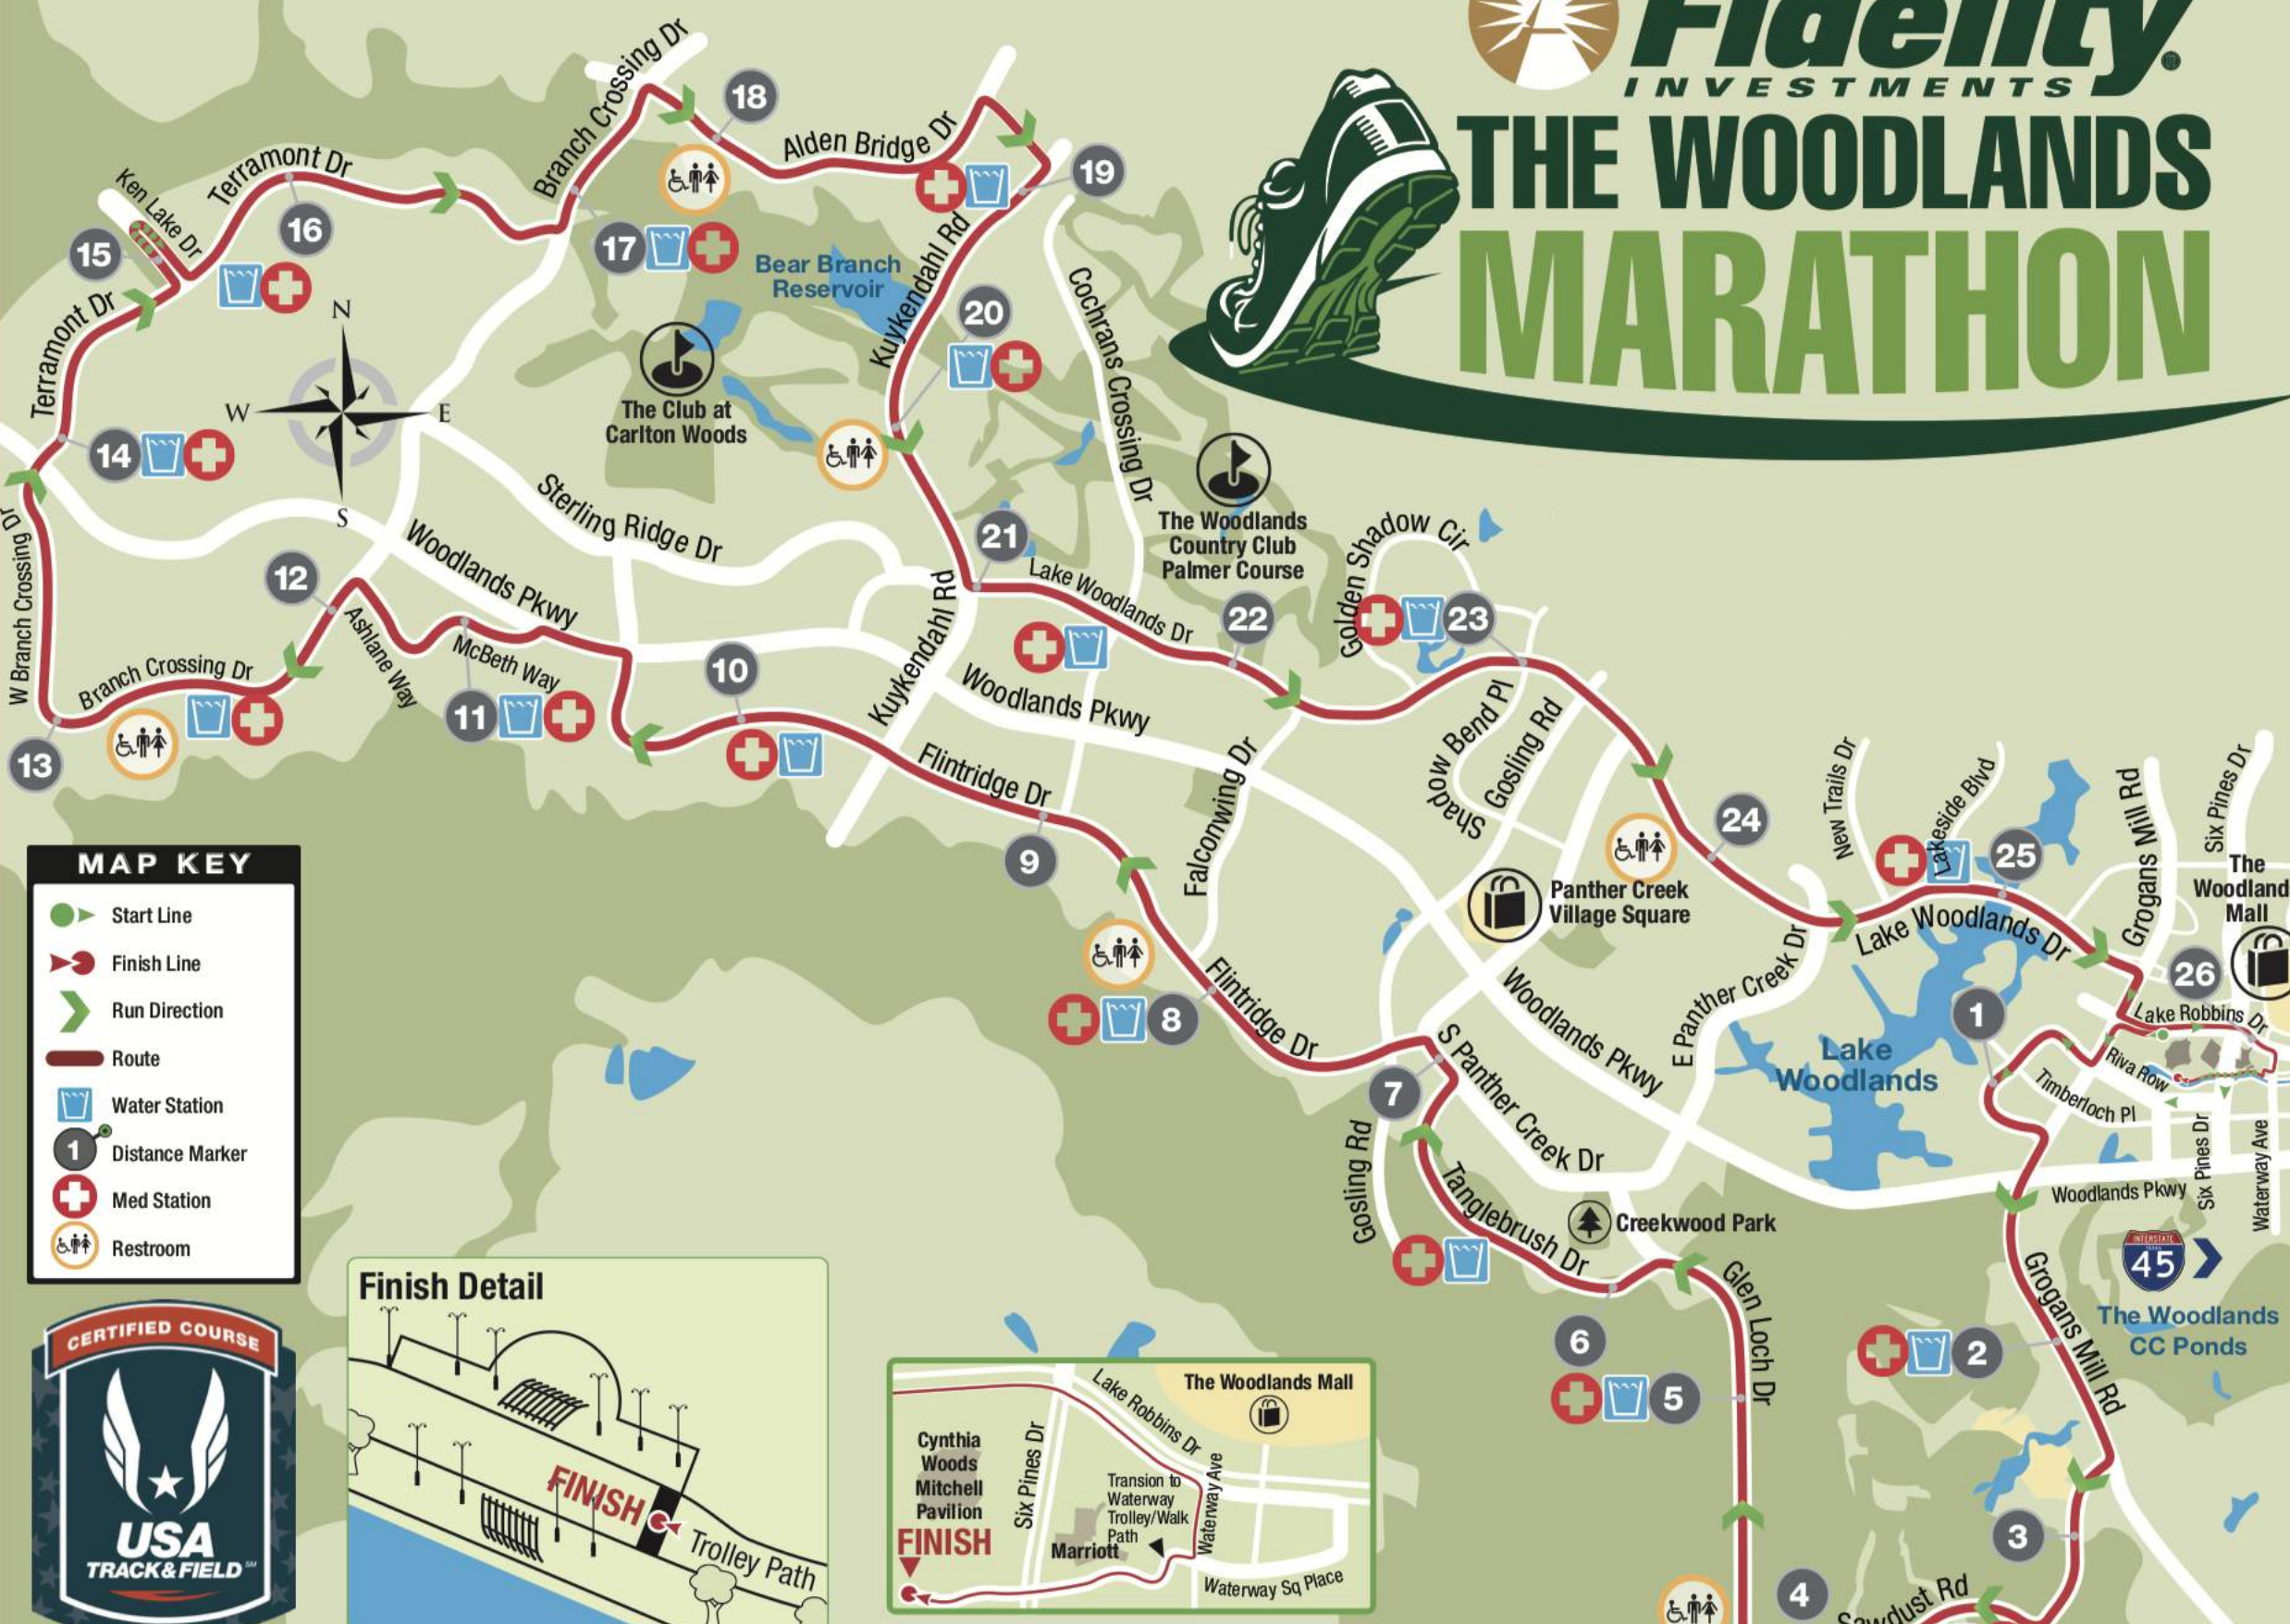

THE WOODLANDS MARATHON

MAP KEY

- Start Line
- Finish Line
- Run Direction
- Route
- Water Station
- Distance Marker
- Med Station
- Restroom

Finish Detail